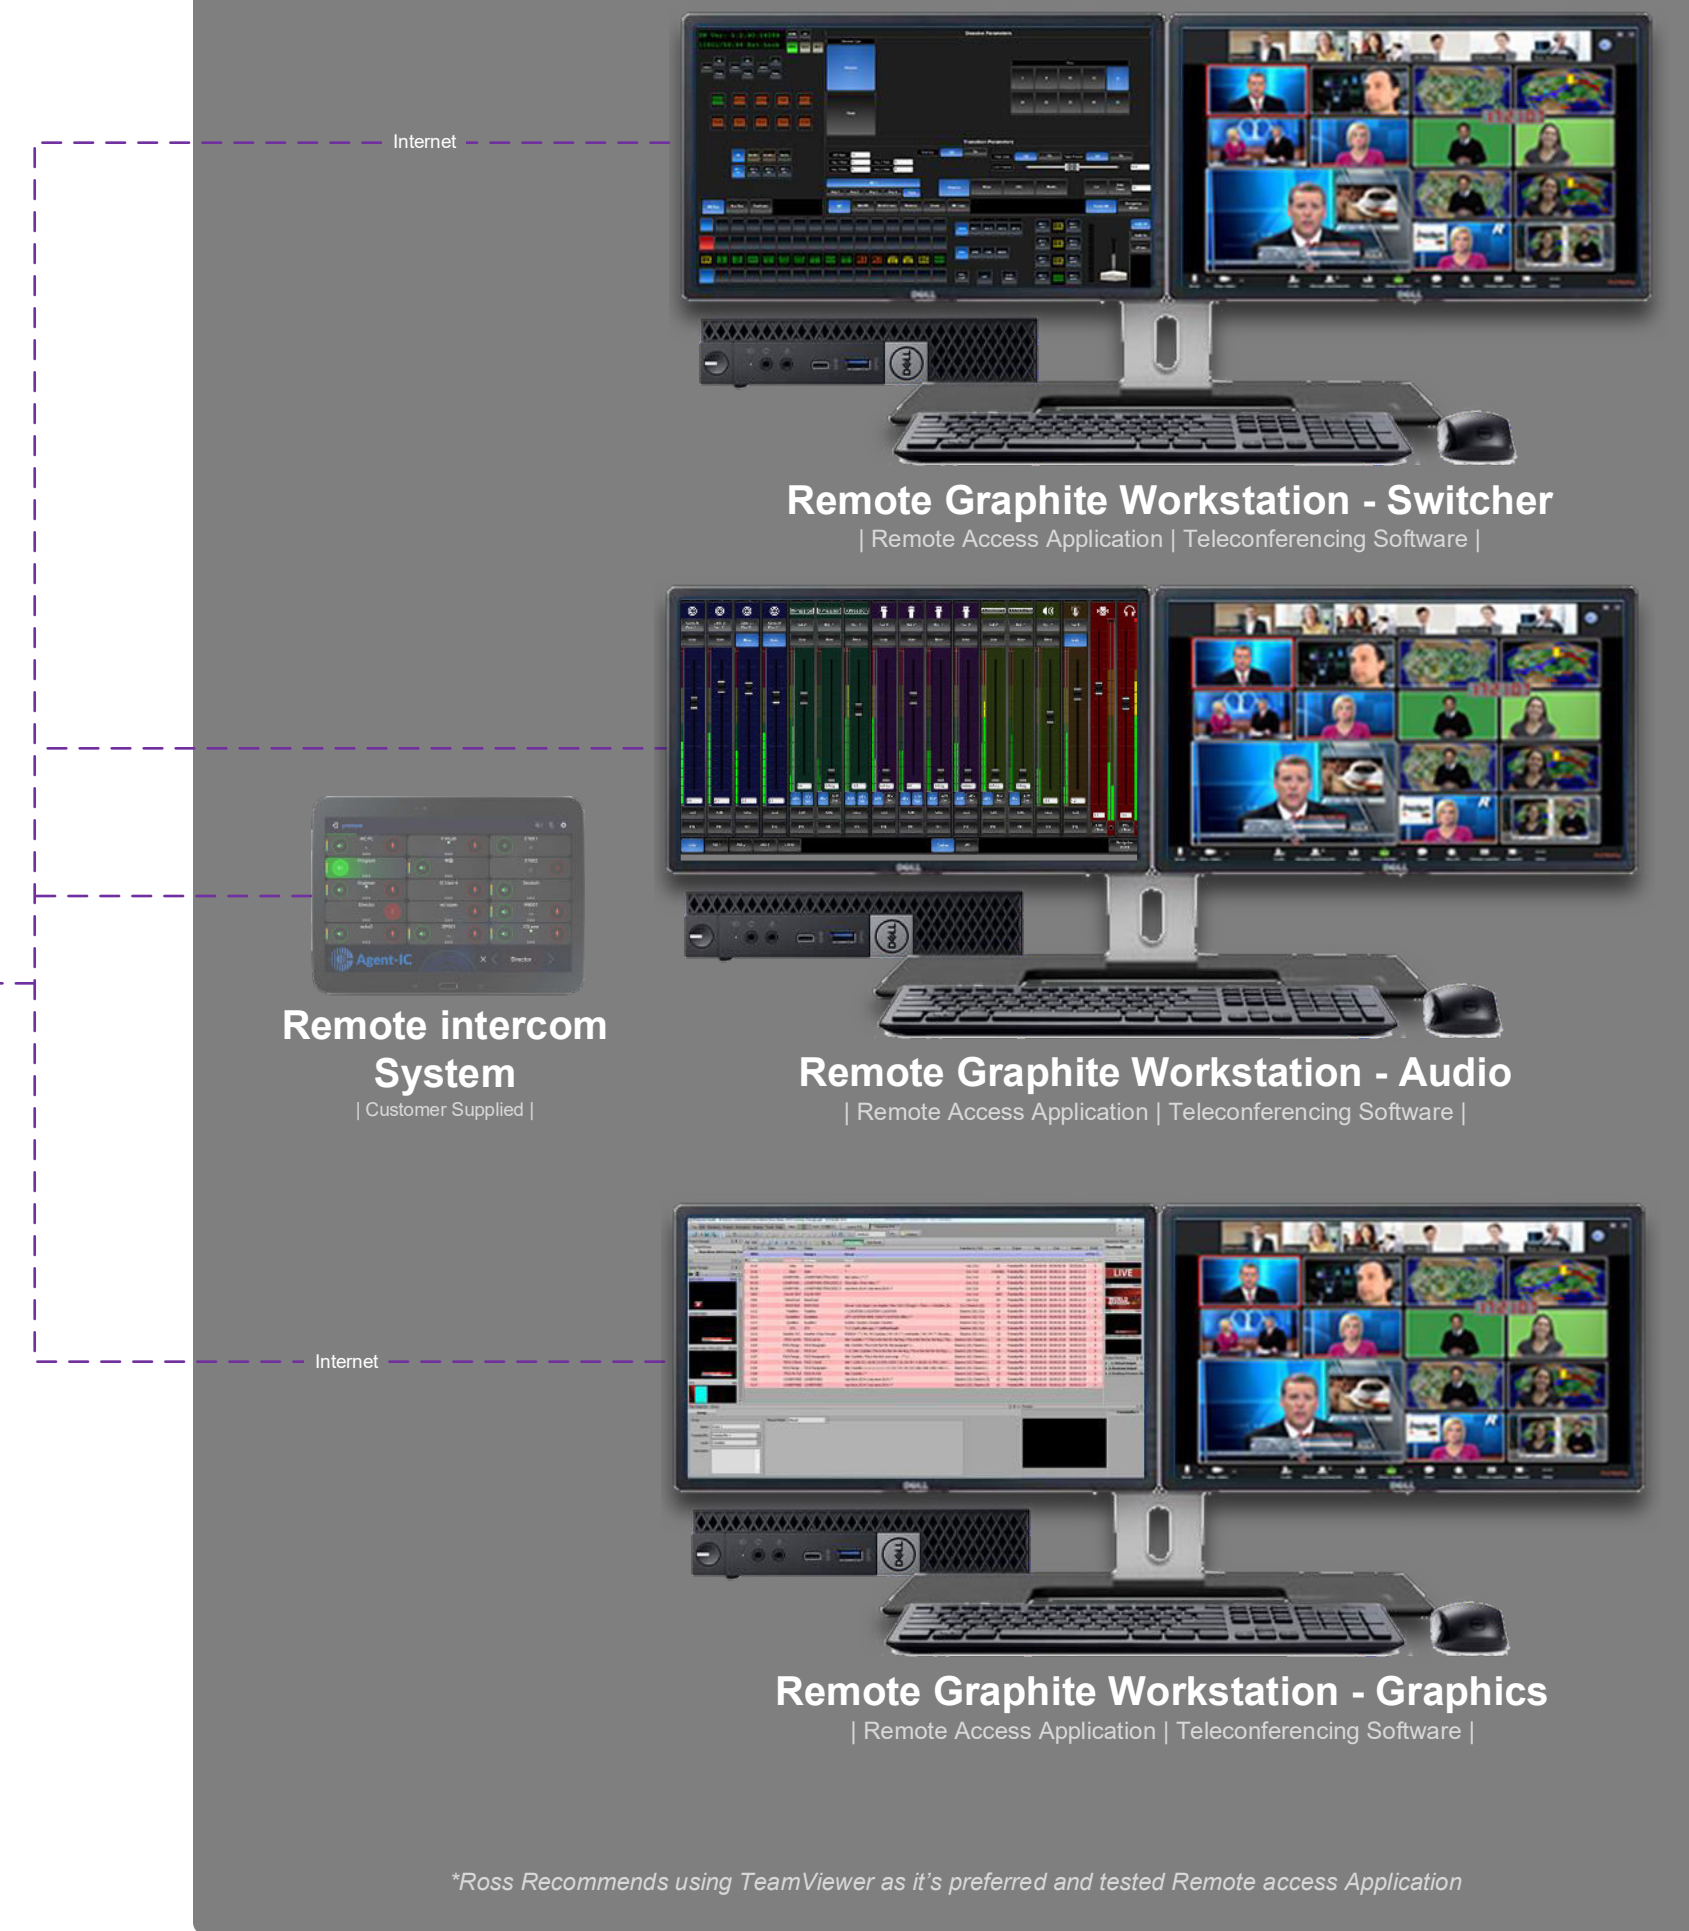

Remote Access Apps | Video Teleconferencing | VPN Access

LEGEND	
	SDI IN
	INTERNAL NETWORK
	WAN
	INTERNET

On Premise Graphite Operations

Off Premise Operator Workstations

LEGEND	
SDI	Green line
HDMI / DVI	Red line
NET	Blue line
WAN	Red line
INTERNET	Purple line

Ross Graphite Off premise Remote Solution