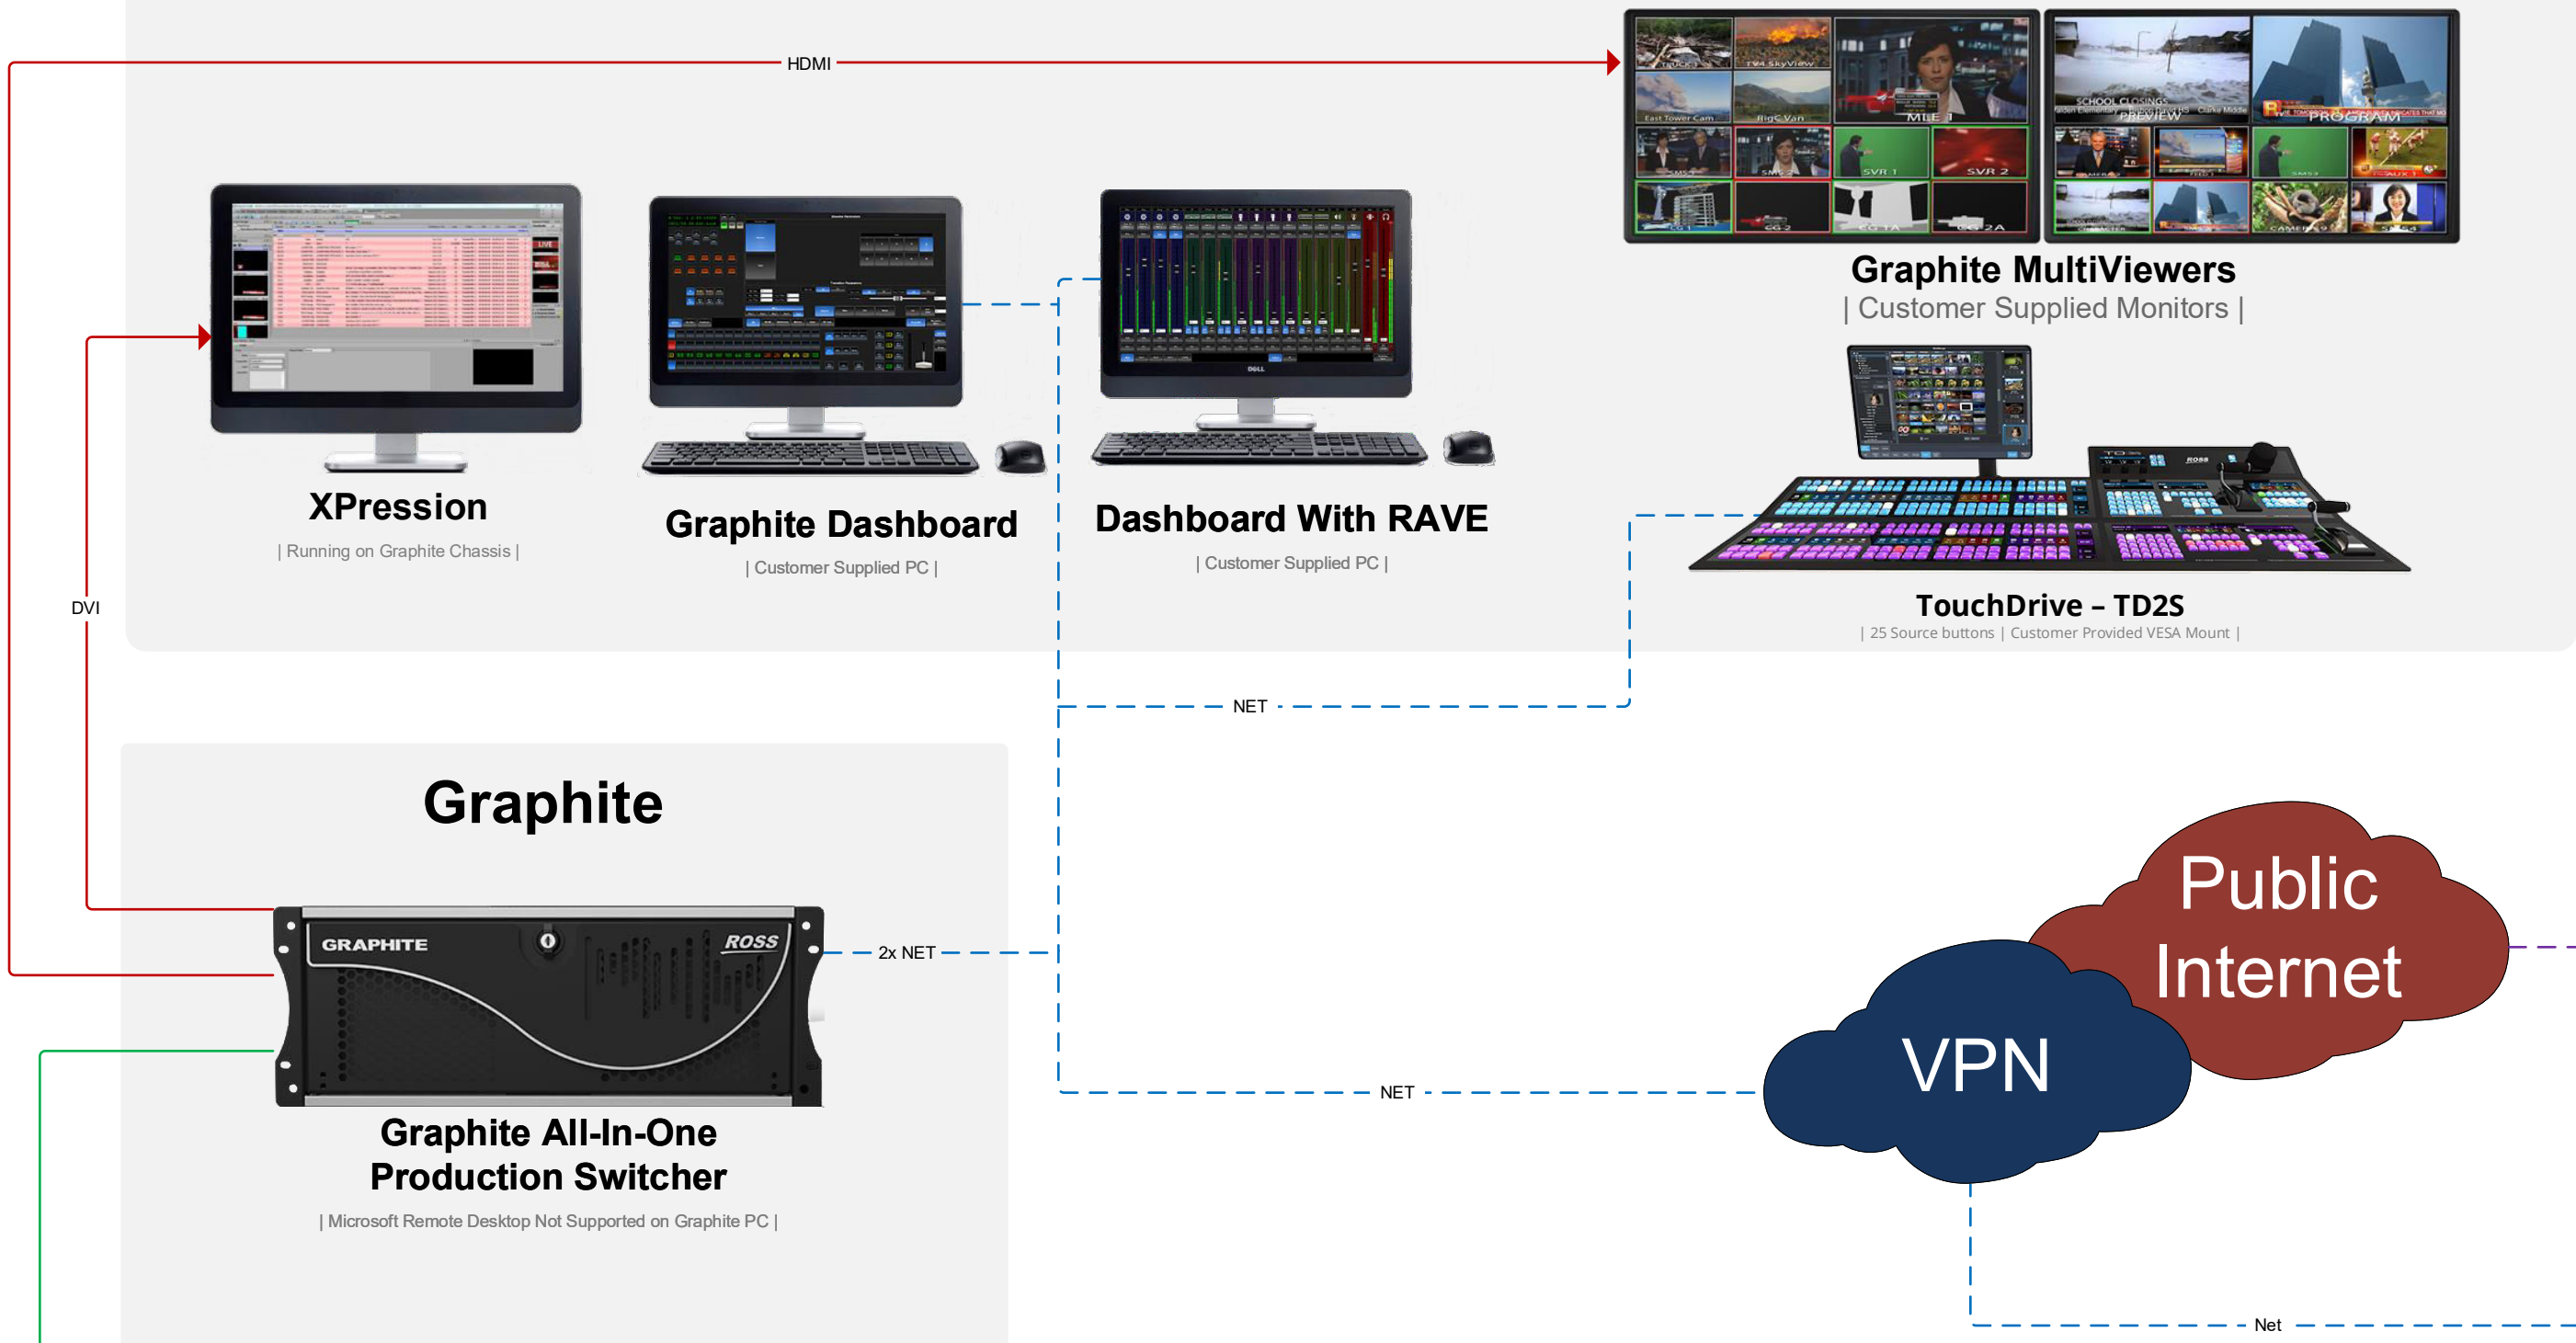

MultiView W/ Embedded Audio
| Program Audio |

SDI

PC With SDI / HDMI Capture
| Customer Supplied | Set webcam to Capture card input |

Infrastructure

Terminal Equipment
| OpenGear | Gearlite | Monitor Bridge | IP | SRG |

NET

Dashboard Proxy PC
| Proxy Server requires VPN |
| Use Remote App services as alternative |

Carbonite softpanel Dashboard
| Dashboard Proxy Server or Remote App |

Carbonite Black
| represents all Carbonite Models |
| Carbonite and Carbonite Black require V13 |

Acuity A3 Panel
| Virtual Web panel Version 8 or Later | Requires VPN |
| Softpanel on a PC gives more virtual panel options |

Production Switchers

Virtual Panel
| Web Service |

NET

Off Premise Remote Production Solution

Remote Access Apps | Video Teleconferencing | VPN Access

LEGEND	
	SDI IN
	INTERNAL NETWORK
	WAN
	INTERNET

On Premise Graphite Operations

Off Premise Operator Workstations

LEGEND	
SDI	Green line
HDMI / DVI	Red line
NET	Blue line
WAN	Red line
INTERNET	Purple line