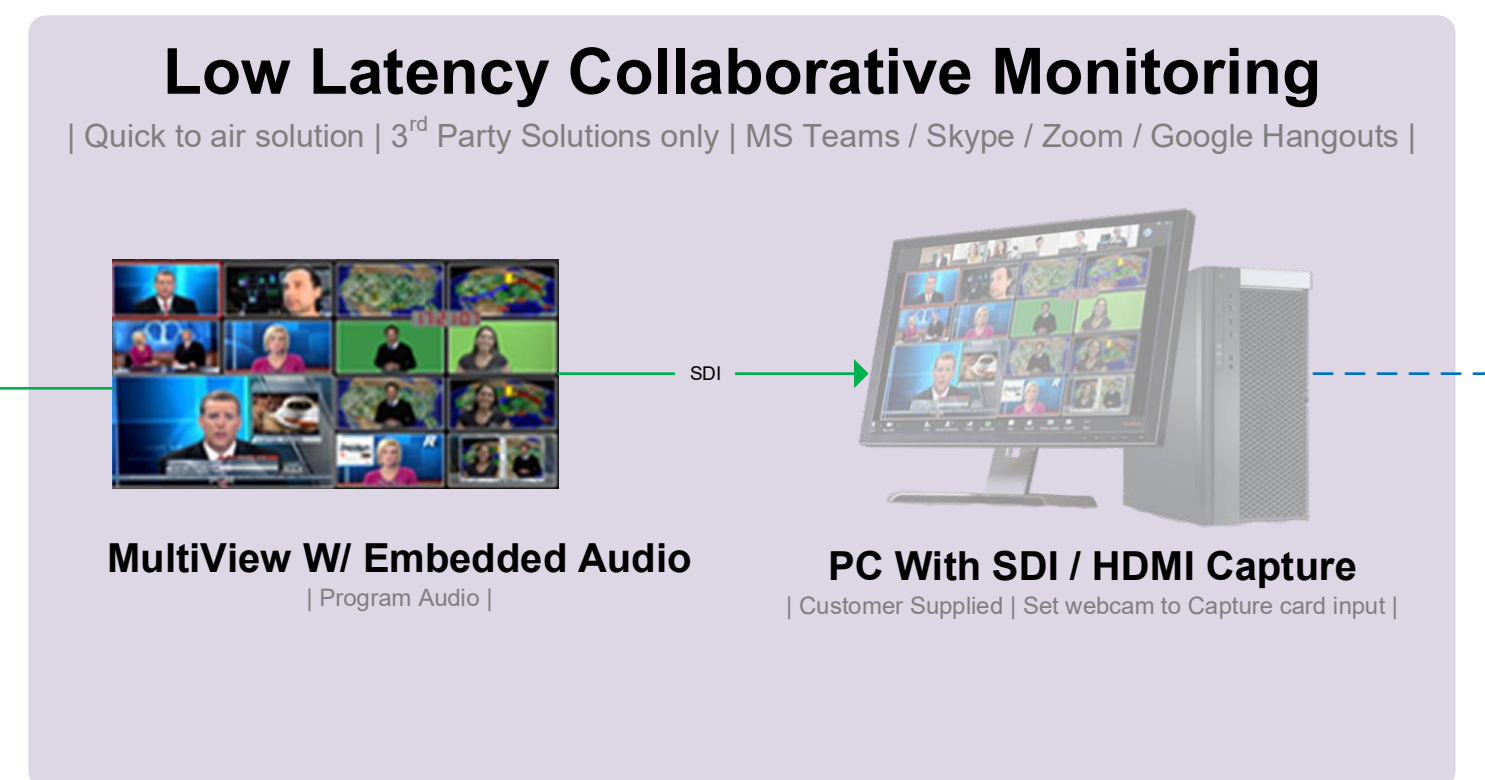

Acuity A3 Panel
| Virtual Web panel Version 8 or Later | Requires VPN |
| Softpanel on a PC gives more virtual panel options |

Production Switchers

Virtual Panel
| Web Service |

NET

Off Premise Remote Production Solution

Remote Access Apps | Video Teleconferencing | VPN Access

LEGEND	
	SDI IN
	INTERNAL NETWORK
	WAN
	INTERNET

On Premise Graphite Operations

Off Premise Operator Workstations

LEGEND	
SDI	Green line
HDMI / DVI	Red line
NET	Blue line
WAN	Red line
INTERNET	Purple line