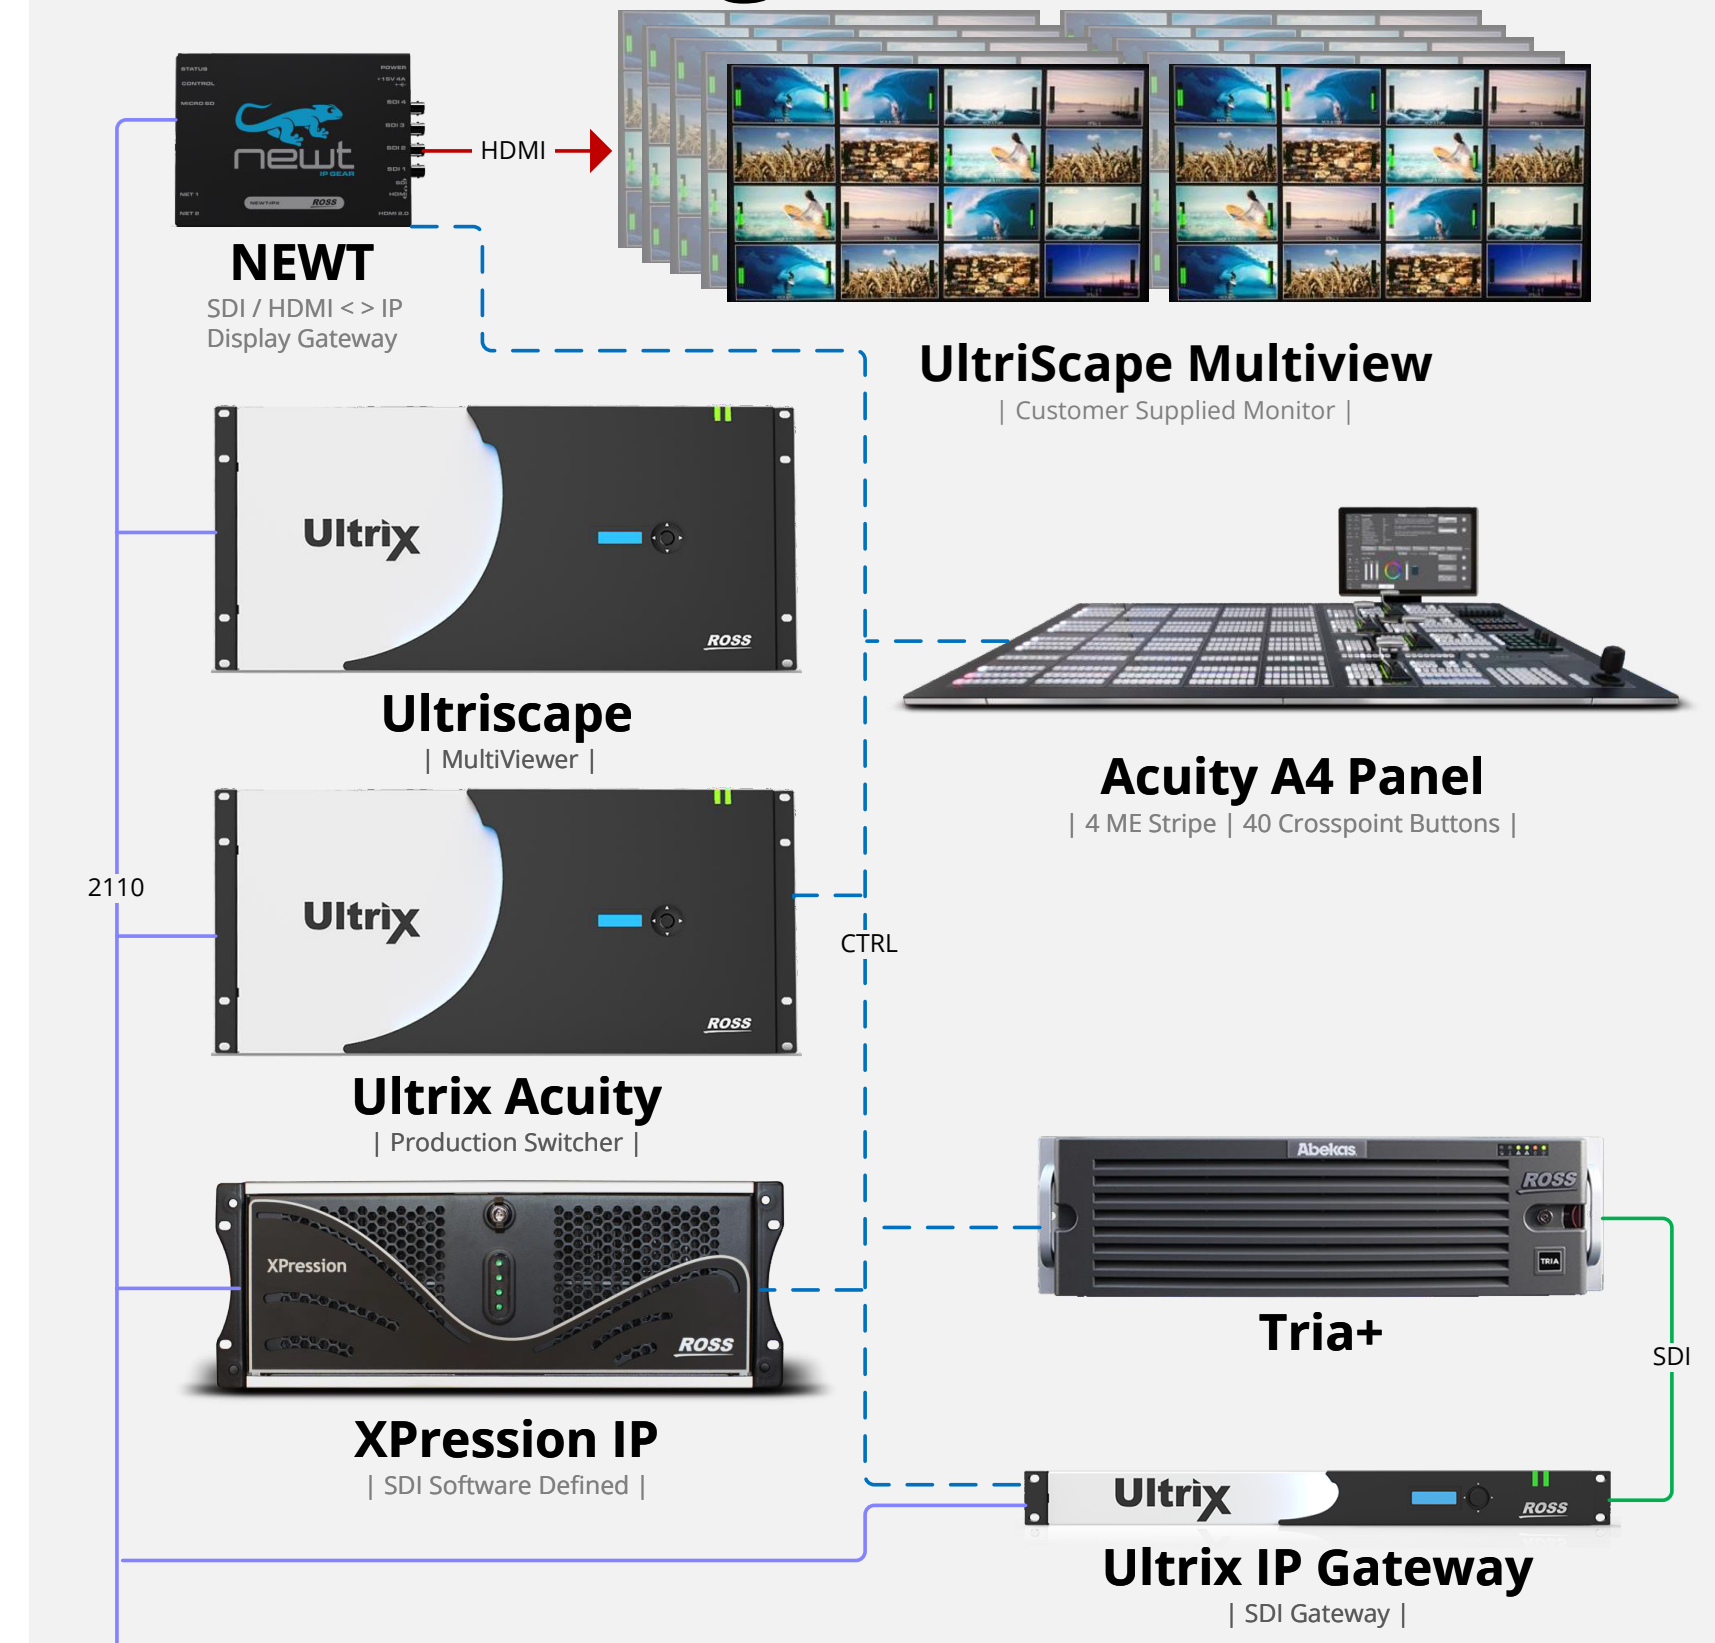

Ross - Hyperconverged PCR - Ultrix Carbonite

Ultrix Carbonite | Tria+ | XPression

Ross - Hyperconverged PCR - Ultrix Acuity

Ultrix Acuity | Tria+ | XPression

Ross Hyperconverged Top of Rack Solution

Ultrix | Ultrix IP | Ultrix Acuity | Ultrix Carbonite | Ultracore BCS

25 GigE Network Switch
 | Customer Supplied |
 | 2022-7 supported but not shown |

SRG8000A
 | Master Sync / Clock Reference Generator |

Ross Hyperconverged Top of Rack Solution

Ultrix | Ultrix Acuity | Ultrix Carbonite | Ultracore BCS

HyperConverged

Hyperconverged Solution
 Production switcher | MultiViewer | SDI Gateways
 Less hardware
 Less Wiring
 Less Bandwidth
 More flexibility

Fragmented

25GbE Switch
 | Customer Supplied |
 | 2022-7 Not Shown |

HyperConverged Top Of Rack

Top of Rack Solution
 Production switcher | MultiViewer | SDI Gateways
 Leverage SDI
 Cost effective
 IP Tielines for expanded system
 Blocking or Non-blocking Architecture
 Scalable