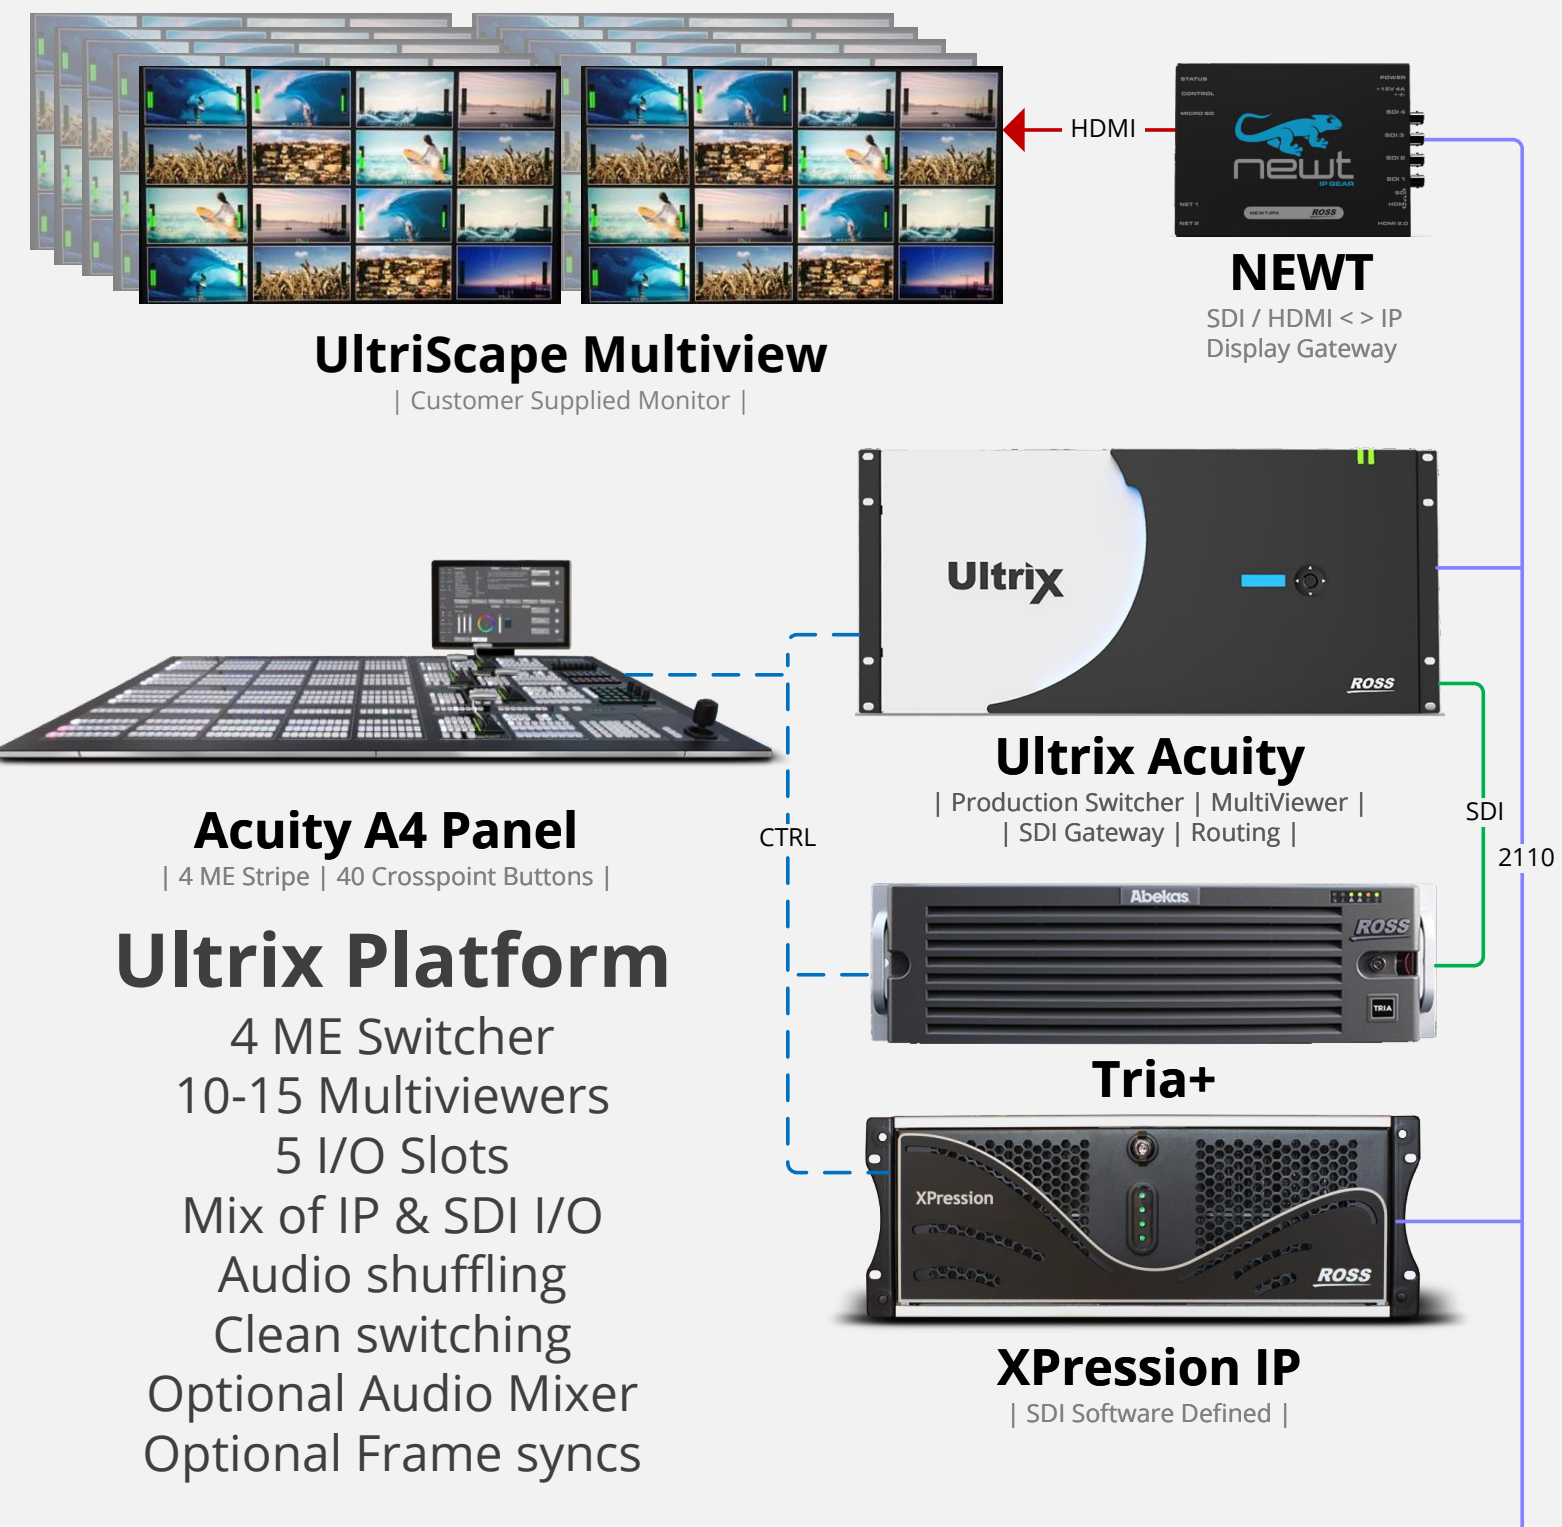

Ross - Hyperconverged PCR - Ultrix Carbonite

Ultrix Carbonite | Tria+ | XPression

Ross - Hyperconverged PCR - Ultrix Acuity

Ultrix Acuity | Tria+ | XPression

Ross Hyperconverged Top of Rack Solution

Ultrix | Ultrix IP | Ultrix Acuity | Ultrix Carbonite | Ultracore BCS

25 GigE Network Switch
 | Customer Supplied |
 | 2022-7 supported but not shown |

SRG8000A
 | Master Sync / Clock Reference Generator |

Ross Hyperconverged Top of Rack Solution

Ultrix | Ultrix Acuity | Ultrix Carbonite | Ultracore BCS

HyperConverged

Hyperconverged Solution
 Production switcher | MultiViewer | SDI Gateways
 Less hardware
 Less Wiring
 Less Bandwidth
 More flexibility

Fragmented

25GbE Switch
 | Customer Supplied |
 | 2022-7 Not Shown |

HyperConverged Top Of Rack

Top of Rack Solution
 Production switcher | MultiViewer | SDI Gateways
 Leverage SDI
 Cost effective
 IP Tielines for expanded system
 Blocking or Non-blocking Architecture
 Scalable