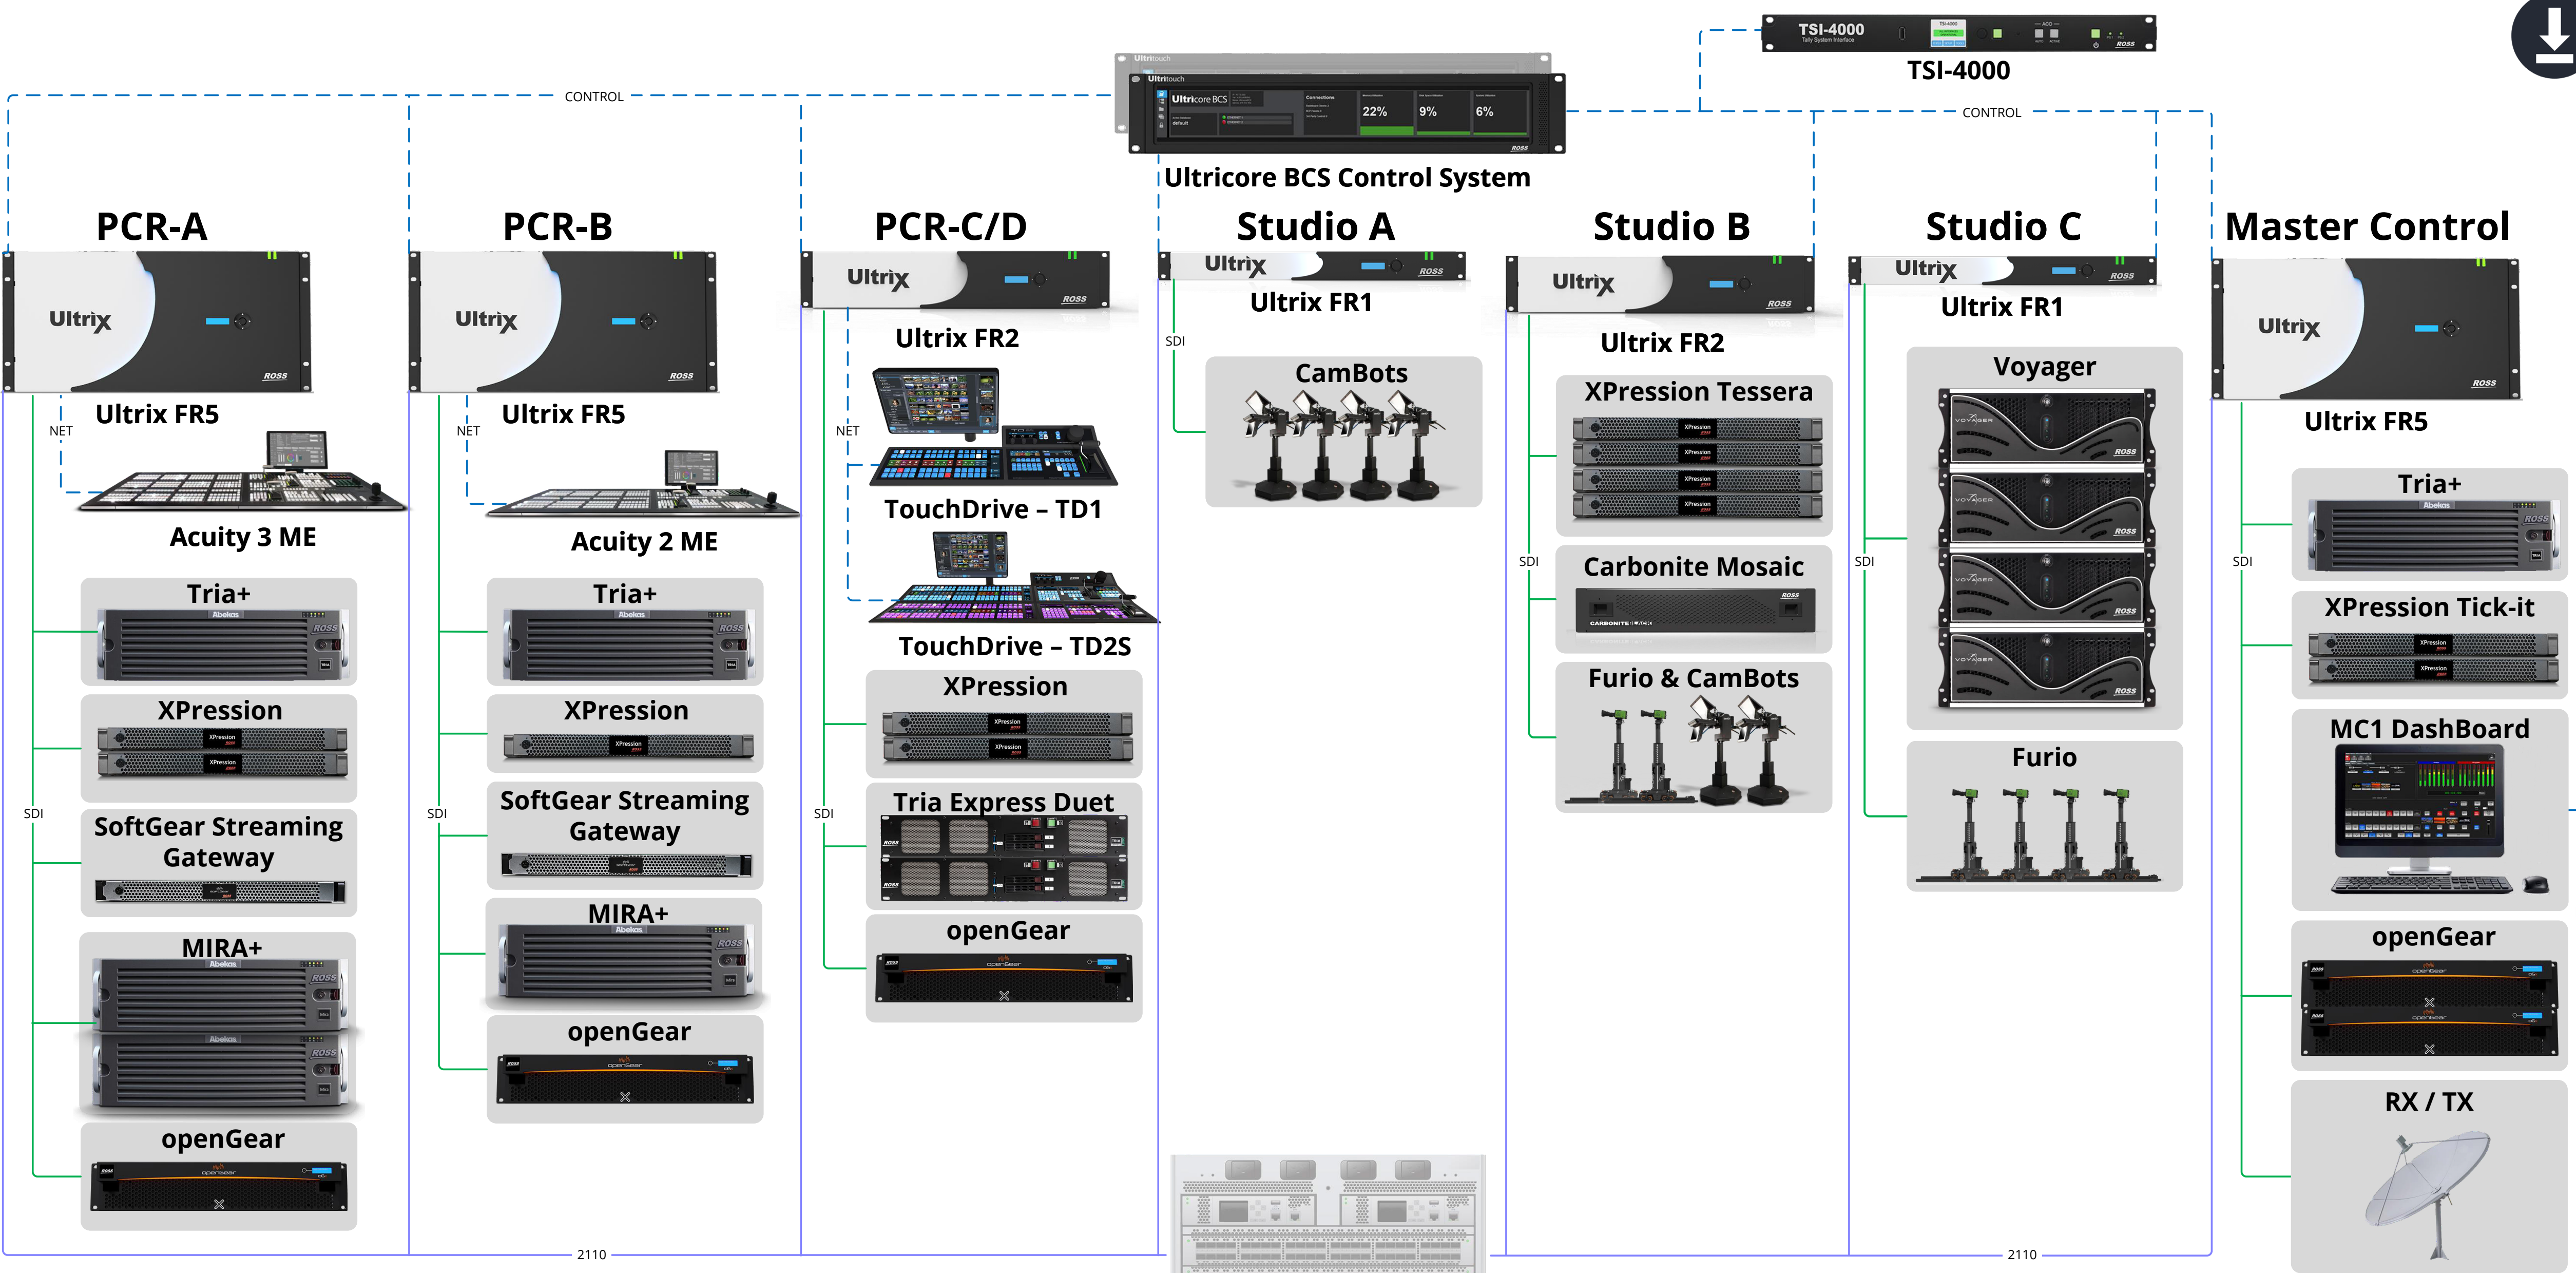

Ross - Hyperconverged PCR - Ultrix Carbonite

Ultrix Carbonite | Tria+ | XPression

Ross - Hyperconverged PCR - Ultrix Acuity

Ultrix Acuity | Tria+ | XPression

Ross Hyperconverged Top of Rack Solution

Ultrix | Ultrix IP | Ultrix Acuity | Ultrix Carbonite | Ultracore BCS

HyperConverged

Hyperconverged Solution
 Production switcher | MultiViewer | SDI Gateways
 Less hardware
 Less Wiring
 Less Bandwidth
 More flexibility

Fragmented

25GbE Switch
 | Customer Supplied |
 | 2022-7 Not Shown |

HyperConverged Top Of Rack

Top of Rack Solution
 Production switcher | MultiViewer | SDI Gateways
 Leverage SDI
 Cost effective
 IP Tielines for expanded system
 Blocking or Non-blocking Architecture
 Scalable

LEGEND
VIDEO
 SDI
 SMPTE 2110
 HDMI / DVI
CONTROL & DATA
 NETWORK

Ross - Hyperconverged Comparisons

Ultrix | Ultrix Acuity | XPression | Tria+