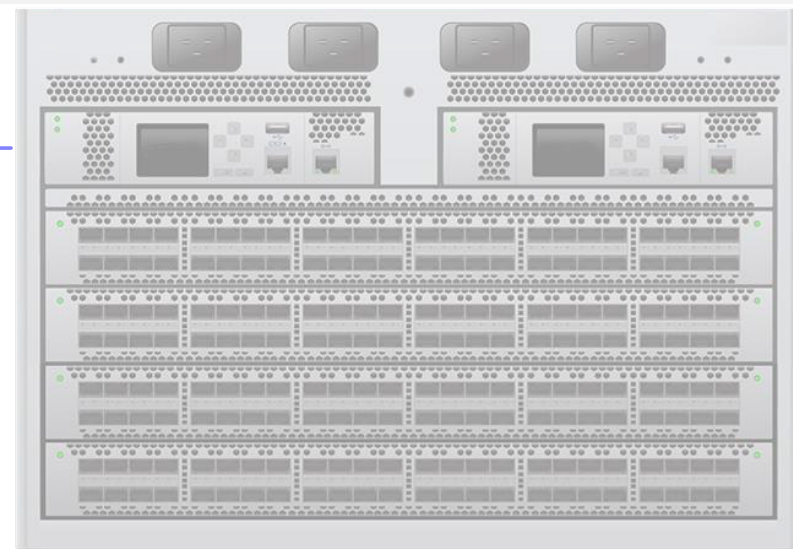

25 GigE Network Switch
 | Customer Supplied |
 | 2022-7 supported but not shown |

SRG8000A
 | Master Sync / Clock Reference Generator |

Ross Hyperconverged Top of Rack Solution

Ultrix | Ultrix Acuity | Ultrix Carbonite | Ultracore BCS

HyperConverged

Hyperconverged Solution
 Production switcher | MultiViewer | SDI Gateways
 Less hardware
 Less Wiring
 Less Bandwidth
 More flexibility

Fragmented

25GbE Switch
 | Customer Supplied |
 | 2022-7 Not Shown |

HyperConverged Top Of Rack

Top of Rack Solution
 Production switcher | MultiViewer | SDI Gateways
 Leverage SDI
 Cost effective
 IP Tielines for expanded system
 Blocking or Non-blocking Architecture
 Scalable