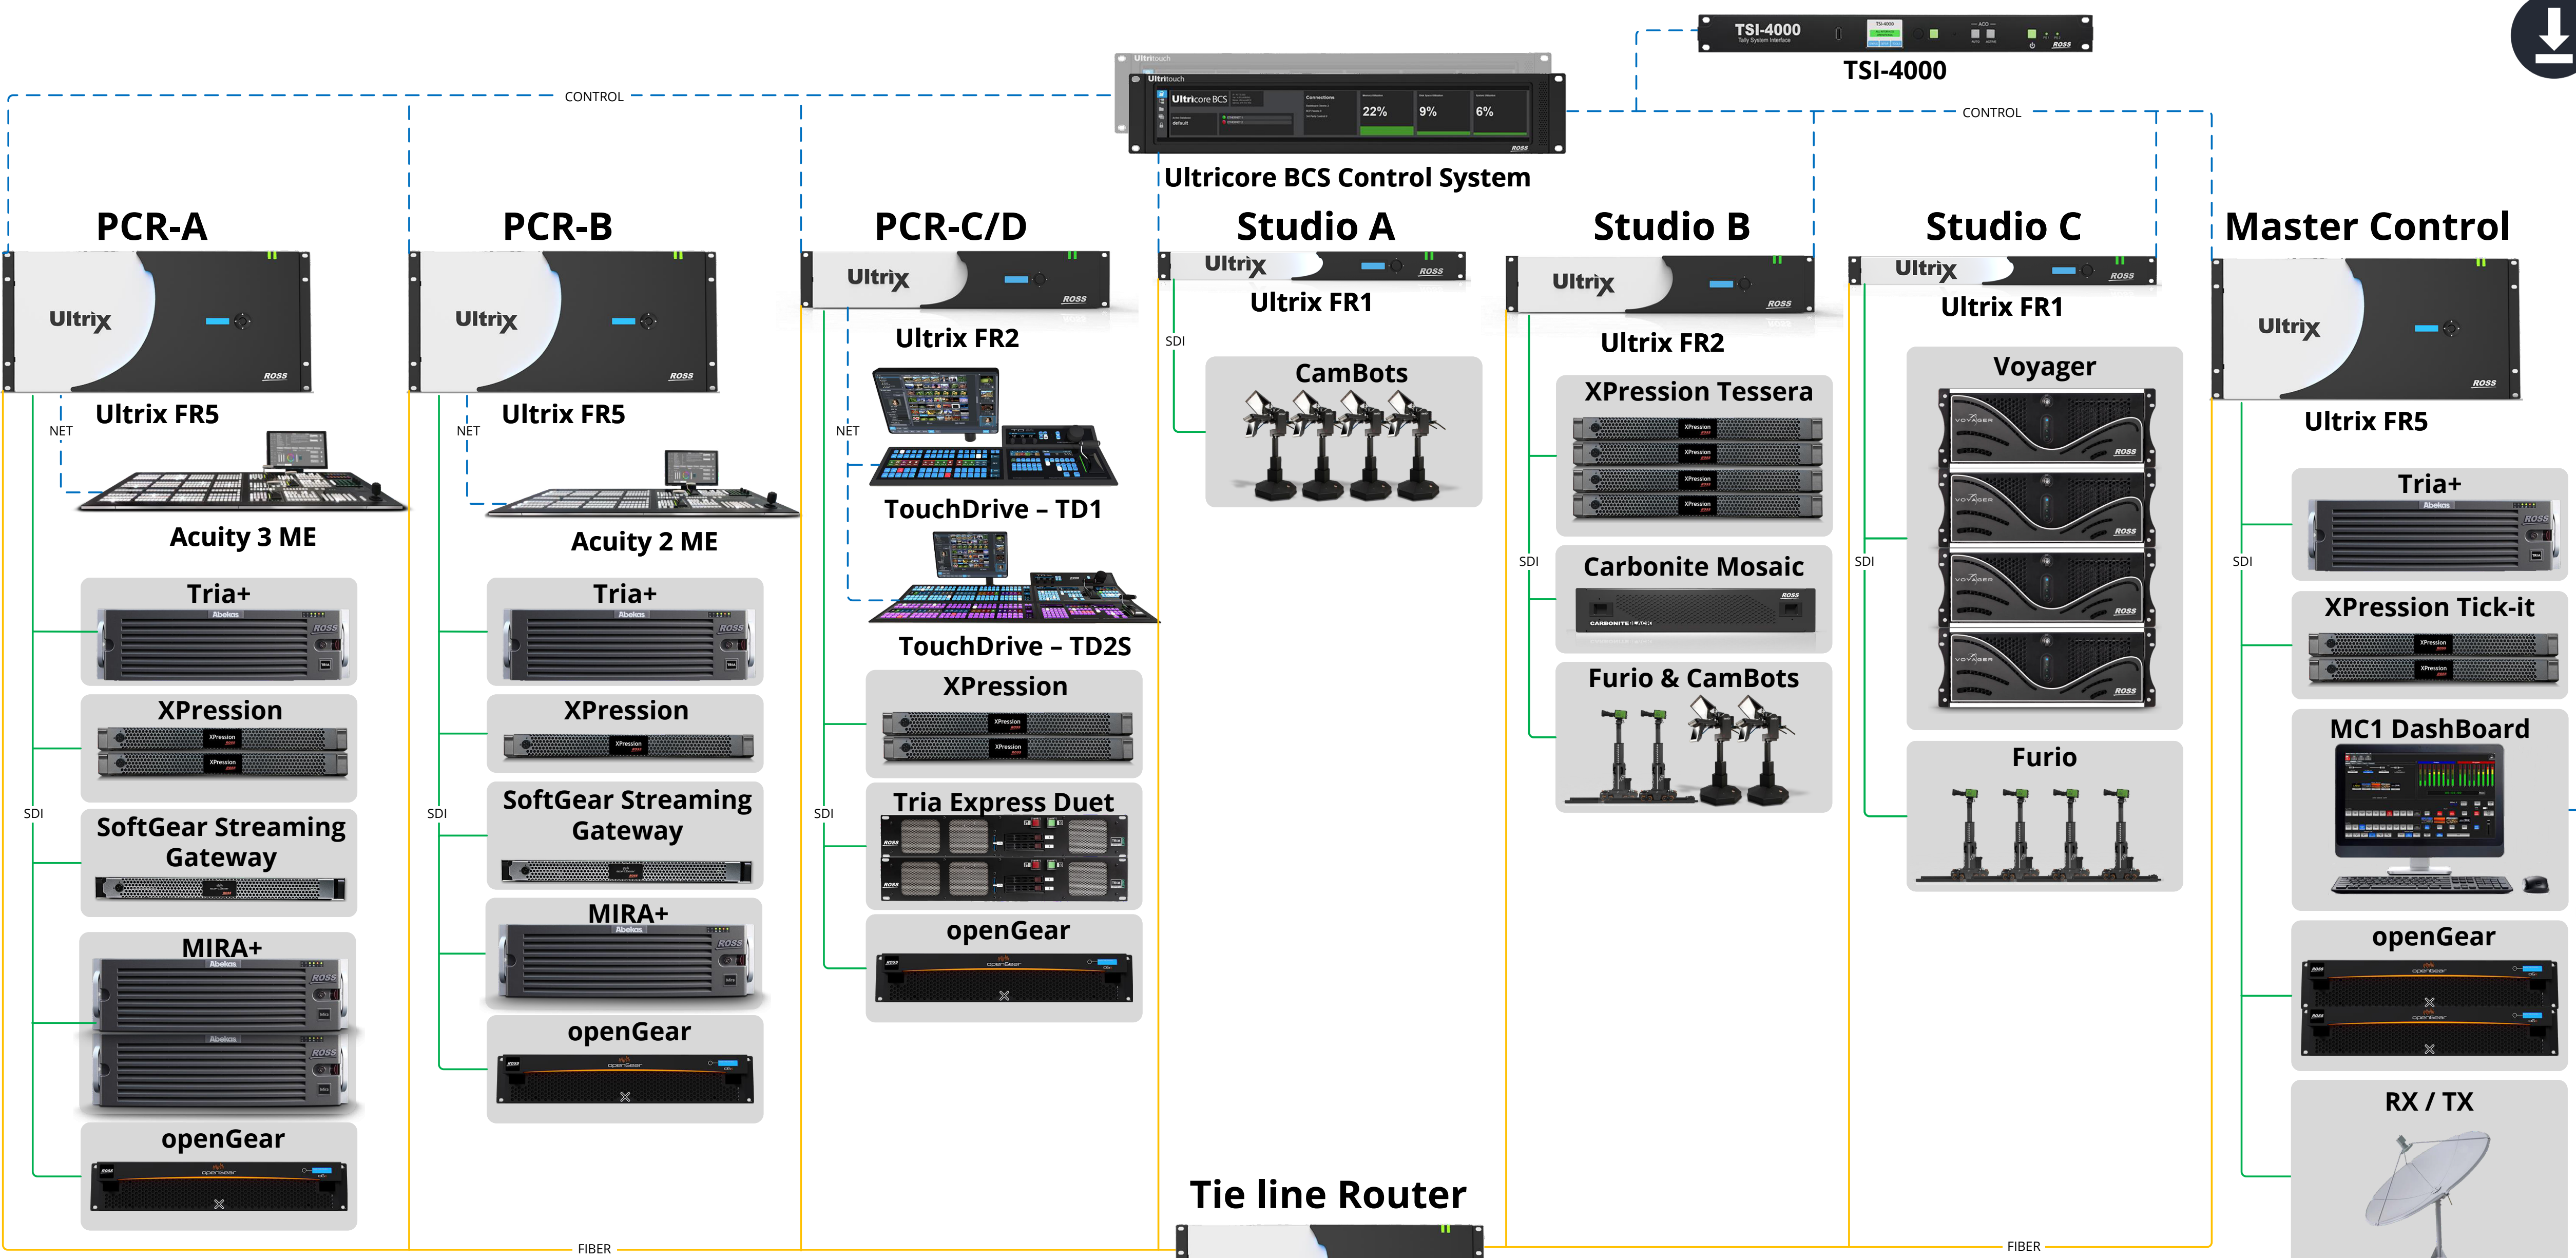

Ross Hyperconverged Top of Rack Solution

Ultrix | Ultrix Acuity | Ultrix Carbonite | Ultracore BCS