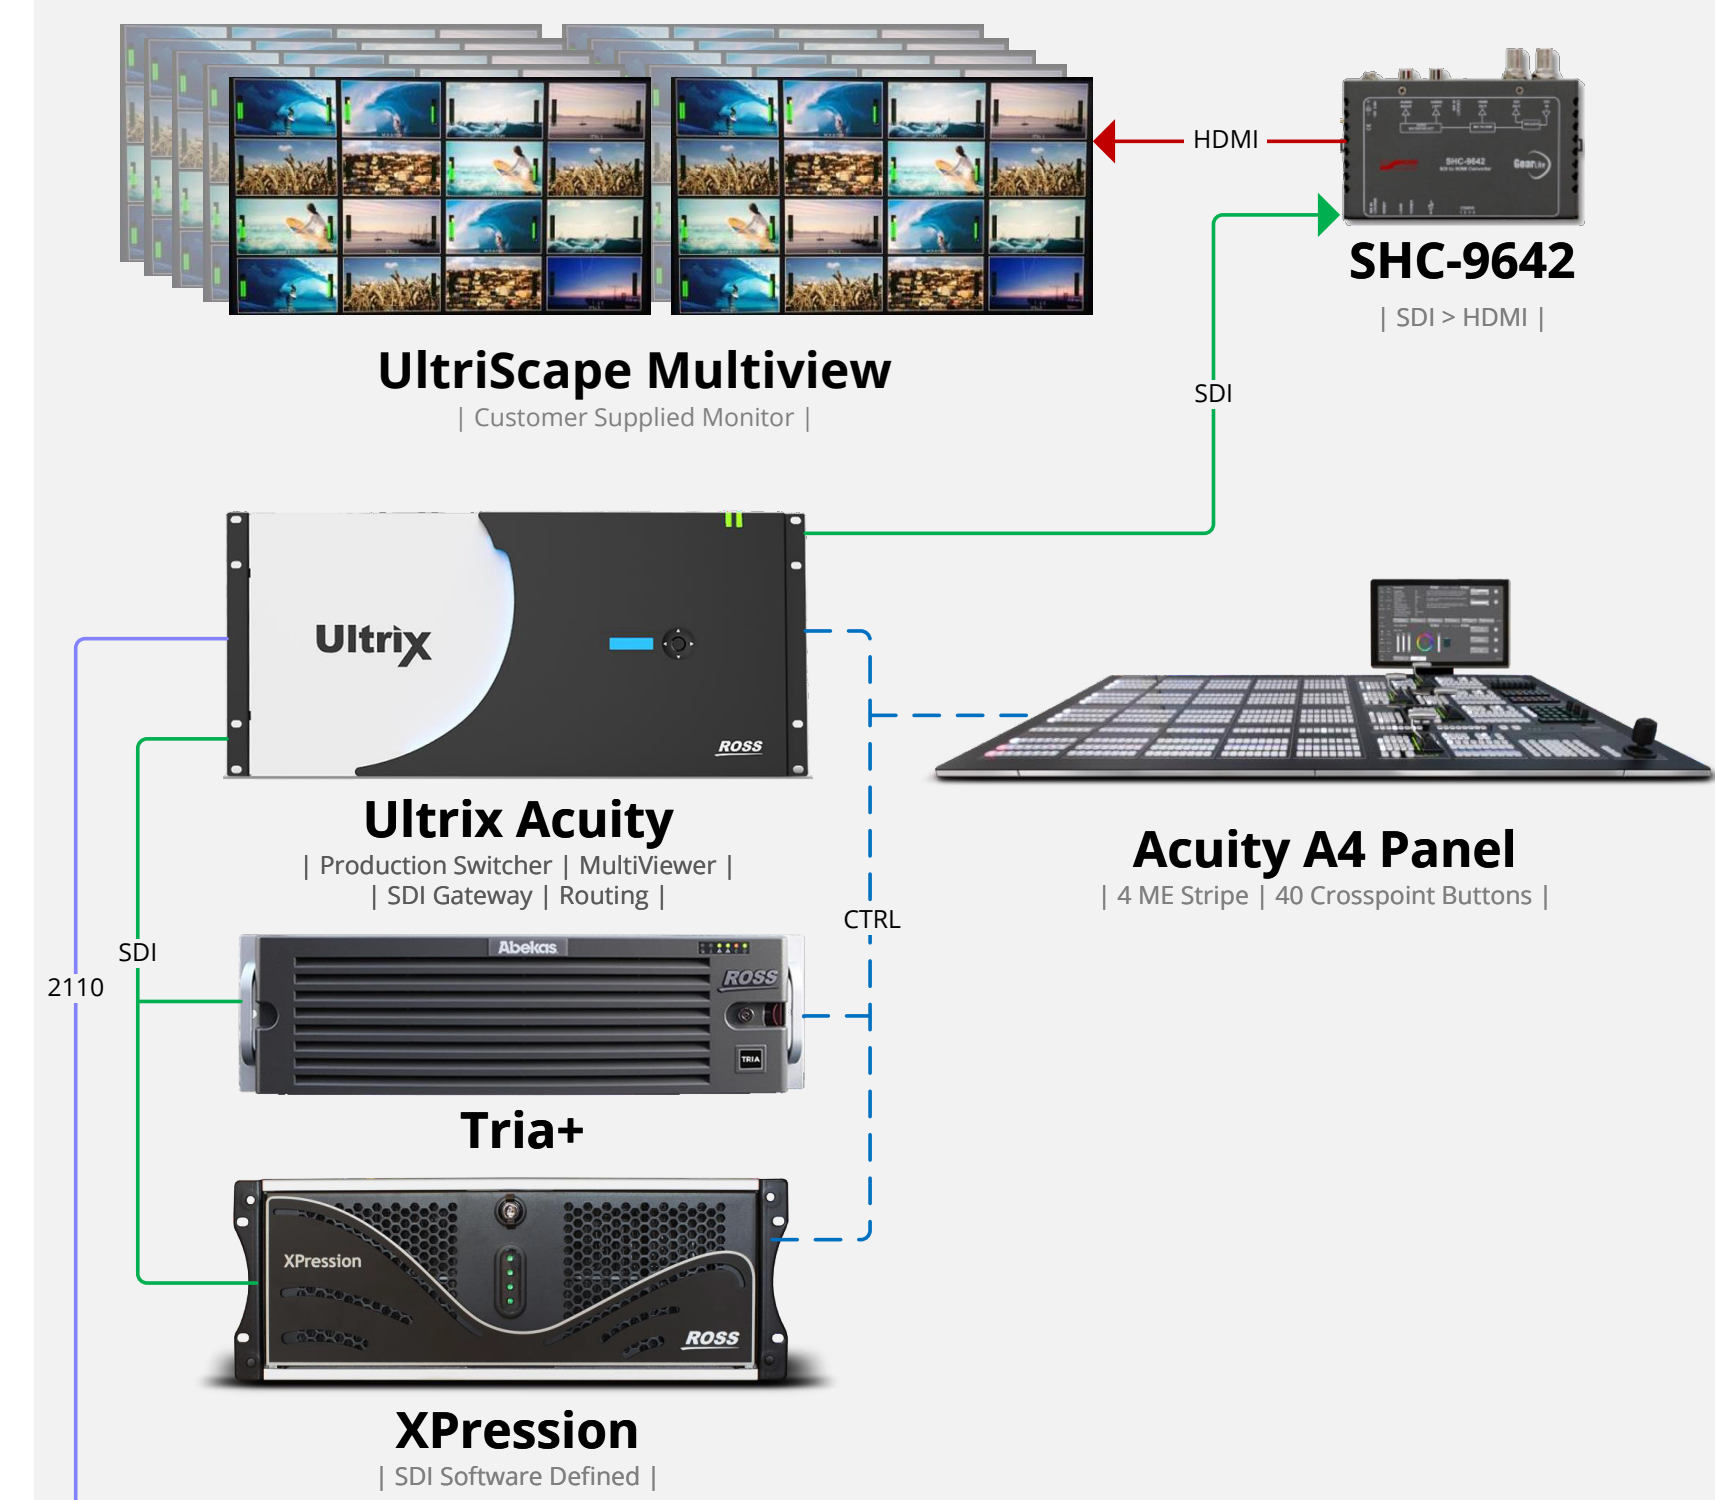

25 GigE Network Switch
 | Customer Supplied |
 | 2022-7 supported but not shown |

SRG8000A
 | Master Sync / Clock Reference Generator |

Ross Hyperconverged Top of Rack Solution

Ultrix | Ultrix Acuity | Ultrix Carbonite | Ultracore BCS

HyperConverged

Hyperconverged Solution
 Production switcher | MultiViewer | SDI Gateways
 Less hardware
 Less Wiring
 Less Bandwidth
 More flexibility

Fragmented

25GbE Switch
 | Customer Supplied |
 | 2022-7 Not Shown |

HyperConverged Top Of Rack

Top of Rack Solution
 Production switcher | MultiViewer | SDI Gateways
 Leverage SDI
 Cost effective
 IP Tielines for expanded system
 Blocking or Non-blocking Architecture
 Scalable

LEGEND
VIDEO
 SDI
 SMPTE 2110
 HDMI / DVI
CONTROL & DATA
 NETWORK

Ross - Hyperconverged Comparisons

Ultrix | Ultrix Acuity | XPression | Tria+