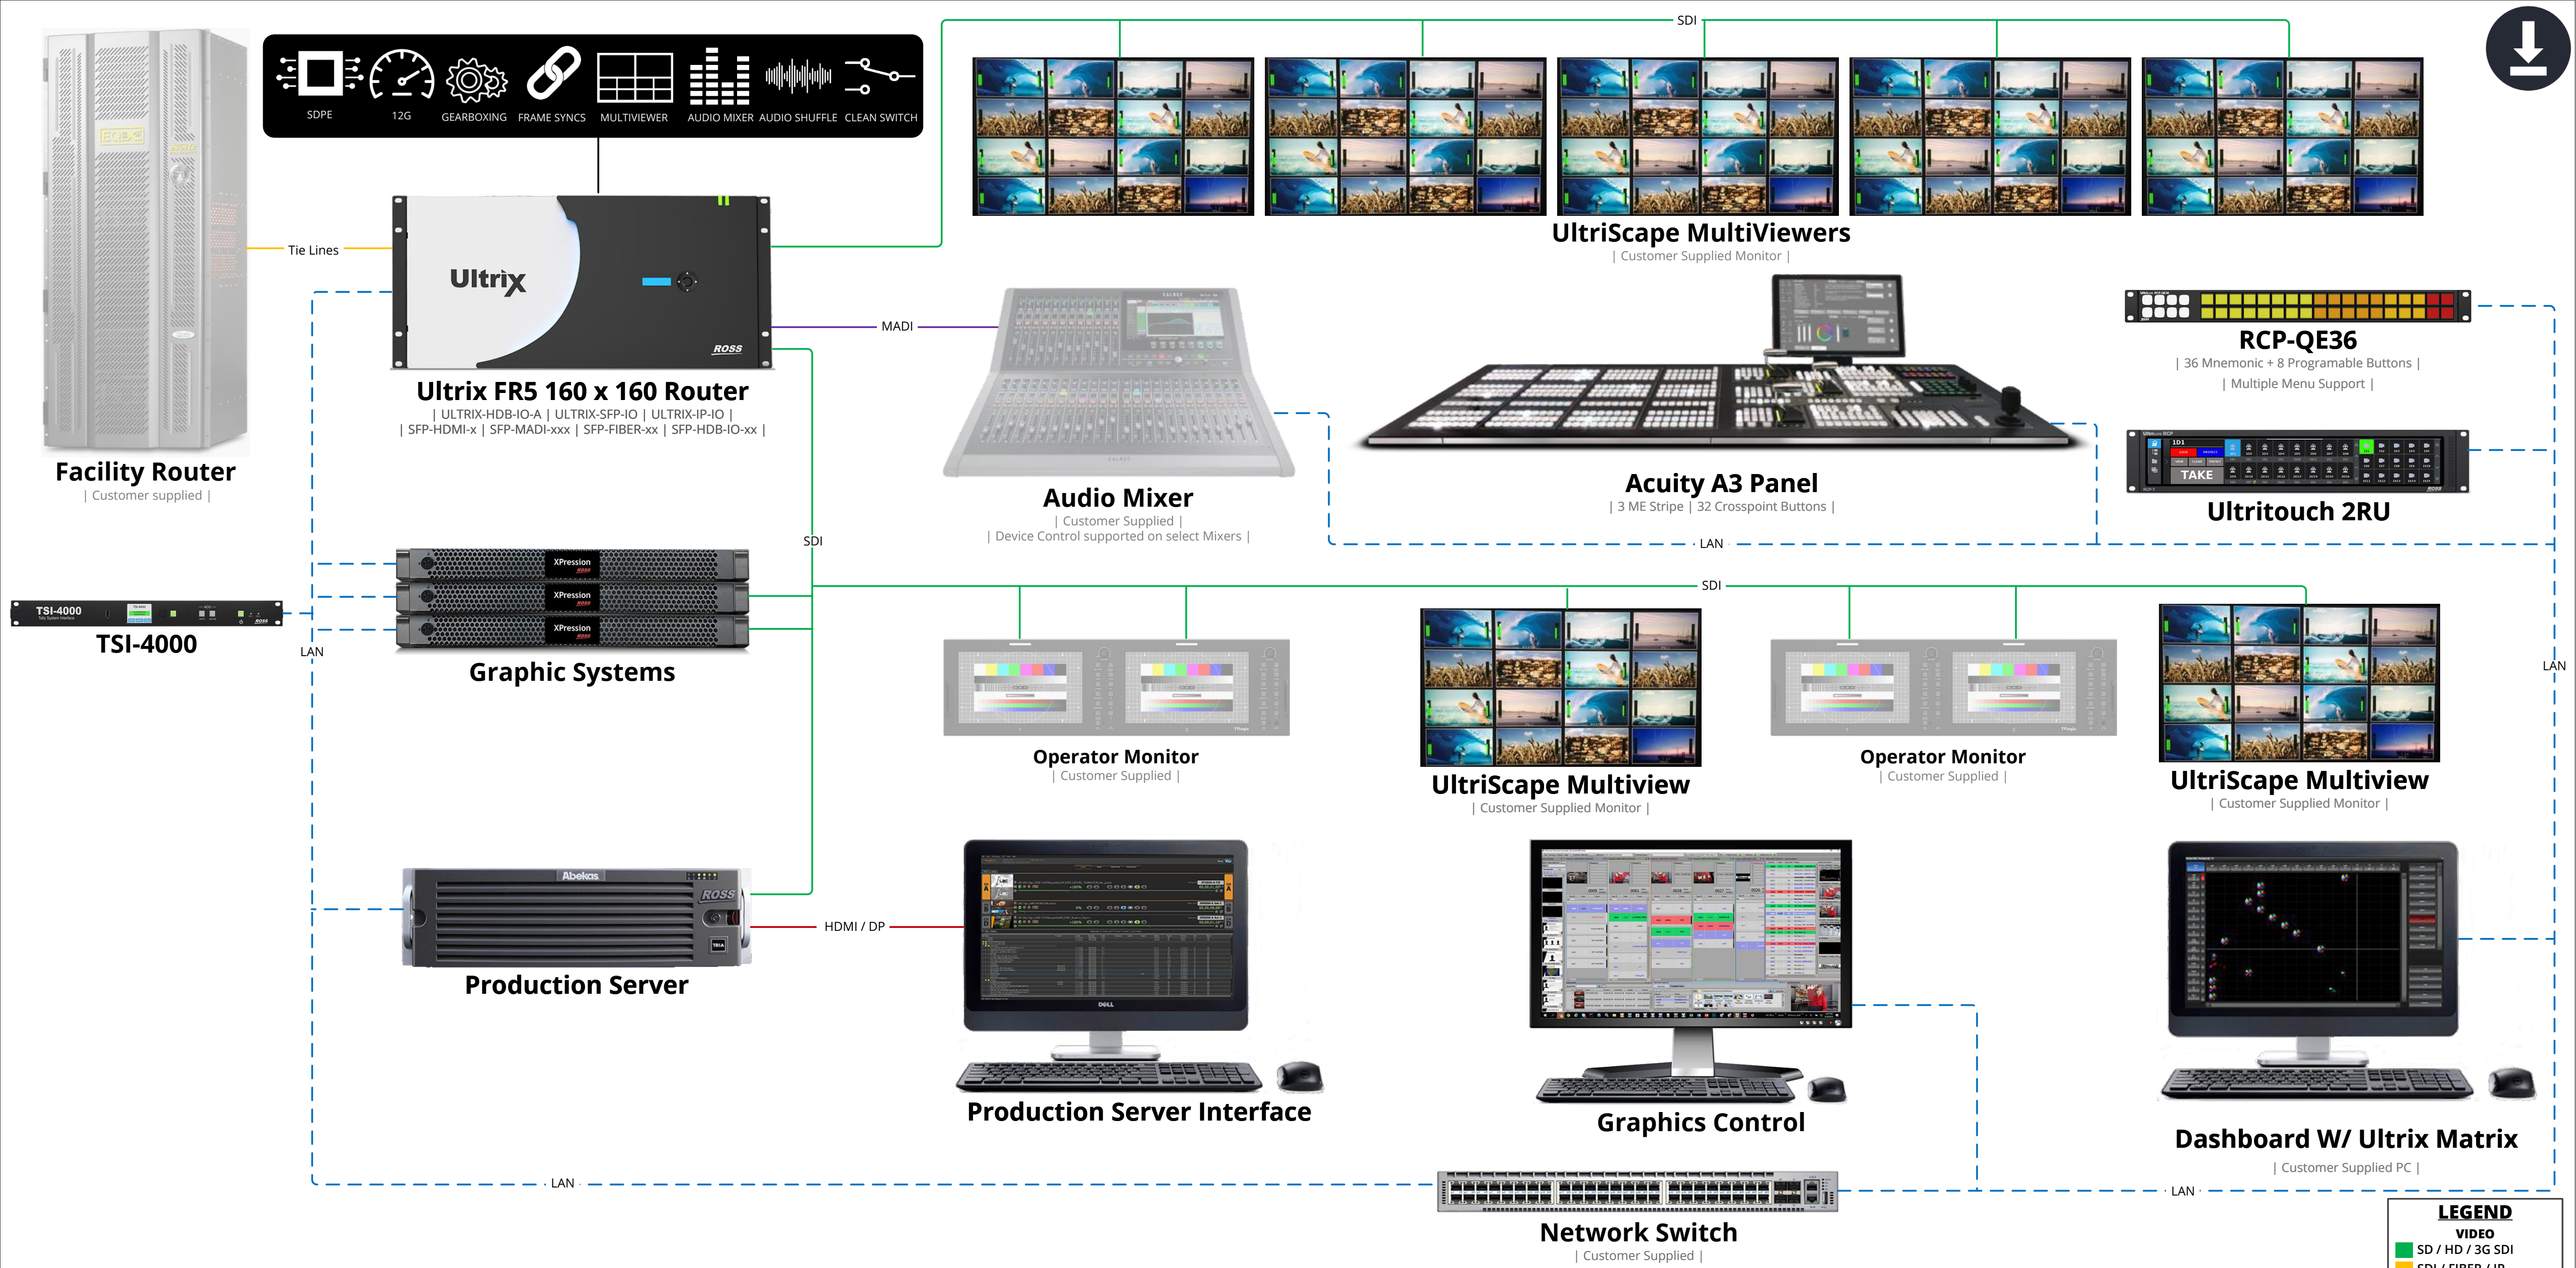

Ross - Hyperconverged PCR - Ultrix Carbonite

Ultrix Carbonite | Tria+ | XPression

Ross - Hyperconverged PCR - Ultrix Acuity

Ultrix Acuity | Tria+ | XPression

Ross Hyperconverged Top of Rack Solution

Ultrix | Ultrix IP | Ultrix Acuity | Ultrix Carbonite | Ultracore BCS

HyperConverged

Hyperconverged Solution
 Production switcher | MultiViewer | SDI Gateways
 Less hardware
 Less Wiring
 Less Bandwidth
 More flexibility

Fragmented

25GbE Switch
 | Customer Supplied |
 | 2022-7 Not Shown |

HyperConverged Top Of Rack

Top of Rack Solution
 Production switcher | MultiViewer | SDI Gateways
 Leverage SDI
 Cost effective
 IP Tielines for expanded system
 Blocking or Non-blocking Architecture
 Scalable

LEGEND
VIDEO
 SDI
 SMPTE 2110
 HDMI / DVI
CONTROL & DATA
 NETWORK

Ross - Hyperconverged Comparisons

Ultrix | Ultrix Acuity | XPression | Tria+